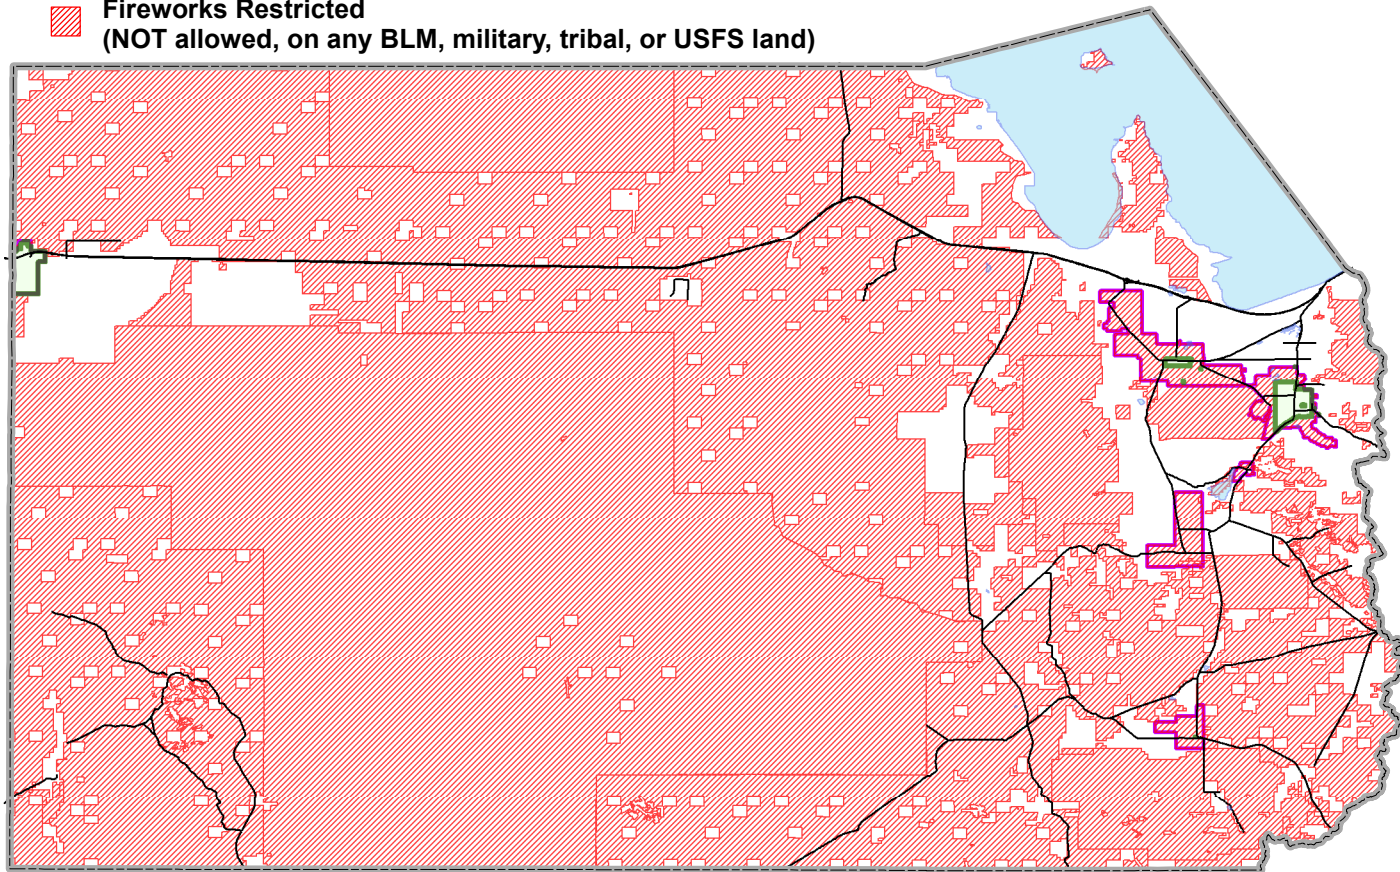

2019 Tooele County Firework Restrictions

**** IN EFFECT ONLY DURING THE LEGAL DISCHARGE DATES AND TIMES ****
OTHERWISE DISCHARGING CLASS C FIREWORKS IS PROHIBITED

 **Fireworks Restricted**
(NOT allowed, on any BLM, military, tribal, or USFS land)

Interactive Web Map: <http://tooelecountysheriff.org/firewarden.htm>

RUSH VALLEY

FULLY
 RESTRICTED
 NO FIREWORKS
 ALLOWED
 CITY-WIDE

STOCKTON

FULLY
 RESTRICTED
 NO
 FIREWORKS
 ALLOWED
 CITY-WIDE

-  Fireworks Restricted (NOT Allowed)
-  Municipal Approved Firework Area
-  Municipal Boundary
-  Water