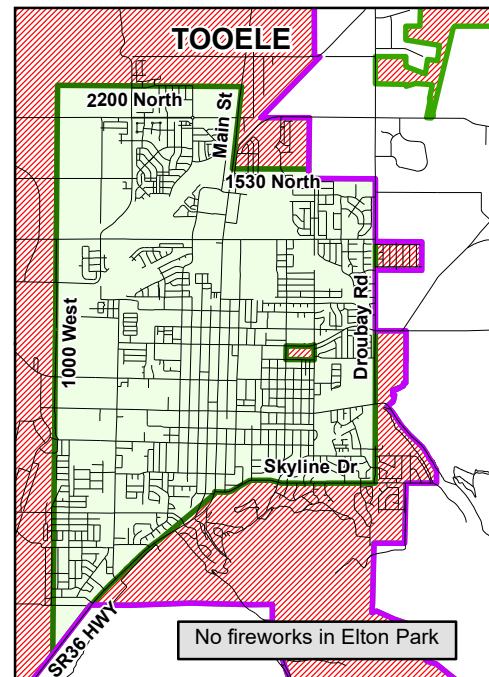

2019 Tooele County Firework Restrictions

**** IN EFFECT ONLY DURING THE LEGAL DISCHARGE DATES AND TIMES ****
OTHERWISE DISCHARGING CLASS C FIREWORKS IS PROHIBITED

 **Fireworks Restricted**
(NOT allowed, on any BLM, military, tribal, or USFS land)

Interactive Web Map: <http://tooelecountysheriff.org/firewarden.htm>

RUSH VALLEY

FULLY
 RESTRICTED
 NO FIREWORKS
 ALLOWED
 CITY-WIDE

STOCKTON

FULLY
 RESTRICTED
 NO
 FIREWORKS
 ALLOWED
 CITY-WIDE

-  Fireworks Restricted (NOT Allowed)
-  Municipal Approved Firework Area
-  Municipal Boundary
-  Water