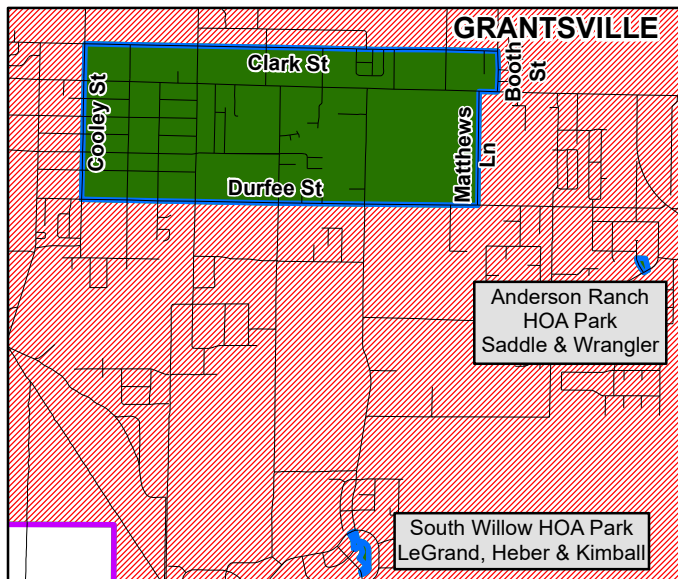

2019 Tooele County Firework Restrictions

**** IN EFFECT ONLY DURING THE LEGAL DISCHARGE DATES AND TIMES ****
OTHERWISE DISCHARGING CLASS C FIREWORKS IS PROHIBITED

 **Fireworks Restricted**
(NOT allowed, on any BLM, military, tribal, or USFS land)

Interactive Web Map: <http://tooelecountysheriff.org/firewarden.htm>

RUSH VALLEY

FULLY
 RESTRICTED
 NO FIREWORKS
 ALLOWED
 CITY-WIDE

STOCKTON

FULLY
 RESTRICTED
 NO
 FIREWORKS
 ALLOWED
 CITY-WIDE

-  Fireworks Restricted (NOT Allowed)
-  Municipal Approved Firework Area
-  Municipal Boundary
-  Water